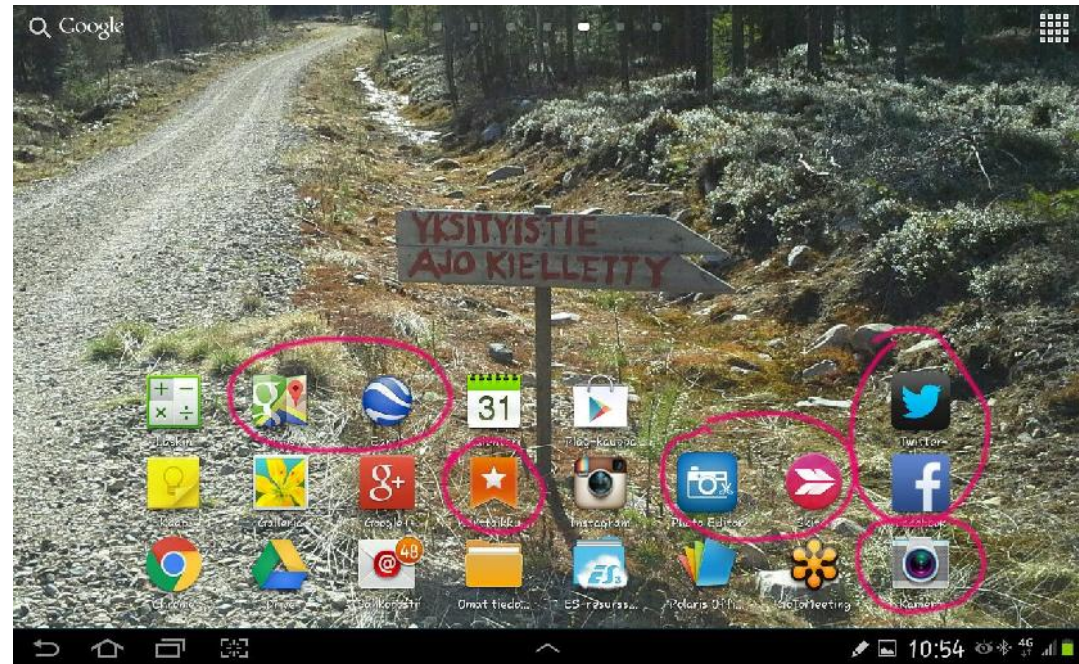

Tabletti työvälineenä

Ei ole itsetarkoitus.

Tabletti on tehty sinua varten -ei päinvastoin.

Hannele Karhu

TI / MP Karhu Oy

Tämä PowerPoint on tehty

The screenshot displays the Polaris Office mobile application interface. At the top left, the application name "Polaris Office" is visible, accompanied by a yellow arrow pointing to the main title above. The main area is a grid of document thumbnails, including:

On the right side, a vertical list of recent documents is shown, with "Dia 97-2003" highlighted by a yellow circle. The taskbar at the bottom contains icons for "Selain", "Clouds", "Lomaketyyppi", and "Suosikit". The system tray at the very bottom shows navigation icons, the time "12:23", and connectivity icons for 4G and battery.

Muut ongelmat liittyvät käyttäjään!
Maltanko opetella, olenko
kiinnostunut kehittymään..

Case Siltatarkastus

The image is a screenshot of a web browser displaying a map from the website <http://www.paikkatietoikkuna.fi/web/fi/kartta>. The browser's address bar shows the URL. The map displays a flooded area with a person in a yellow safety vest inspecting a bridge. The map includes labels for 'Veroahontie', 'Vihajoki', 'Luodeselkä', and 'Luodelahti'. A red circle highlights a specific location on the map, and a red arrow points to it. Another red arrow points to a location labeled 'Kangas'. The browser's interface includes a search bar, navigation buttons, and a sidebar with options like 'Kirjaudu - Rekisteröidy', 'HAKU', 'KARTTATASOT', and 'VALITUT TASOT'.